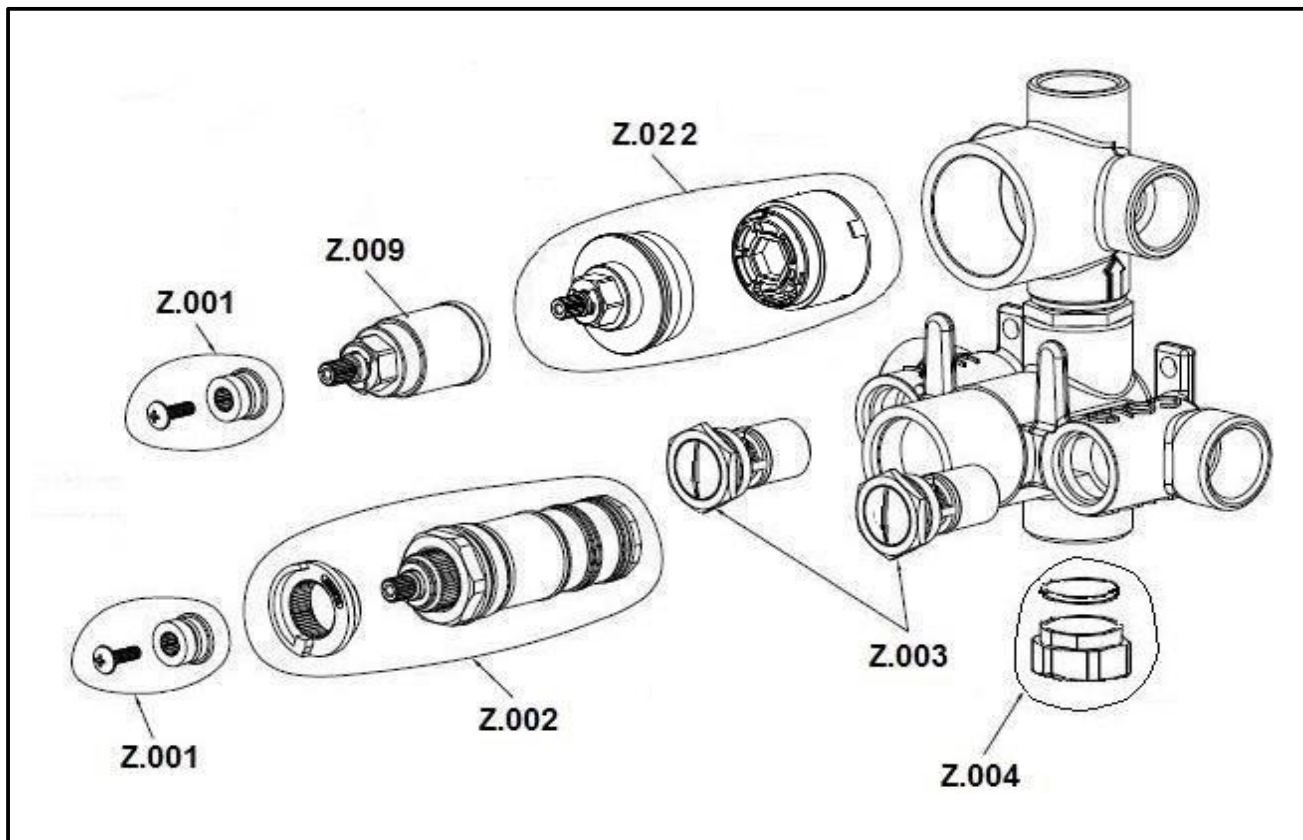

SPARTS PARTS ROUGH IN VALVE

THERMOSTATIC SHOWER MIXER - 3 WAY DIVERTER

ER449 – SV9INC.275 EU
MB449 – SV9INC.275 EU
PE449 – SV9INC.275 EU

3 WAY DIVERTER

ER704 – SV9INC.276 EU
MB704 – SV9INC.276 EU
PE704 – SV9INC.276 EU