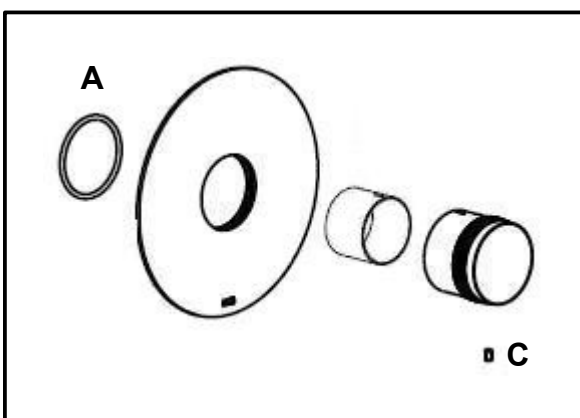

MB441
MB442
MB443

Parts:	
A	O.060
B	O.052
C	A.128

MB444