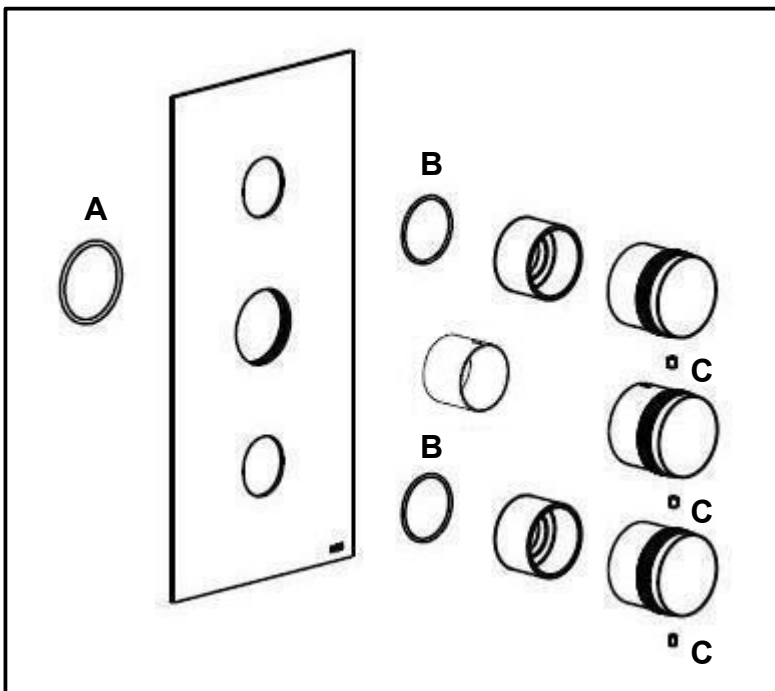

SPARTS PARTS ROUGH IN VALVE

THERMOSTATIC SHOWER MIXER - VOLUME

MB439 - SV9INC.219 EU

THERMOSTATIC SHOWER MIXER - 2 WAY DIVERTER

MB440 - SV9INC.220 EU

SPARE PARTS

Spare parts related to trim

MB439
MB440