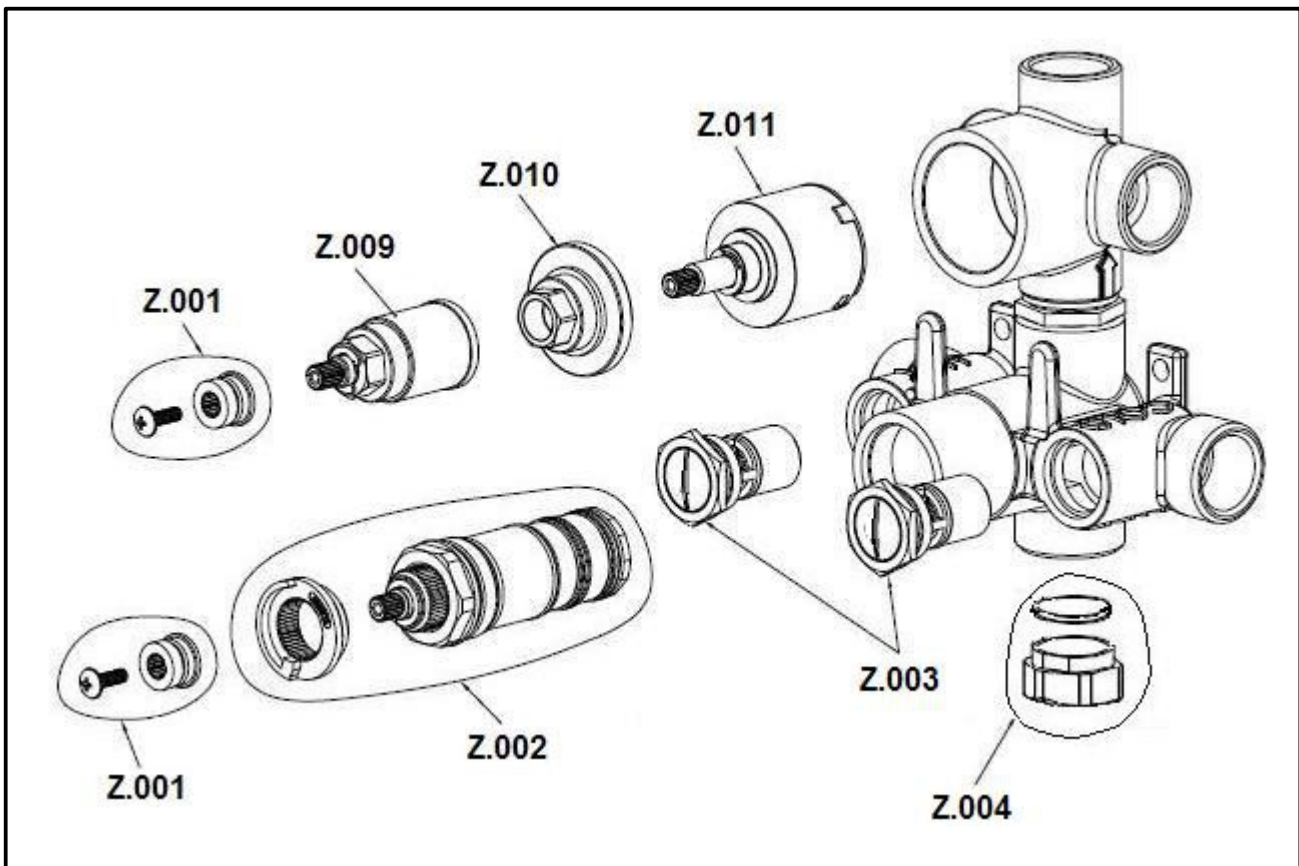

SPARTS PARTS ROUGH IN VALVE

THERMOSTATIC SHOWER MIXER - VOLUME

MB439 - SV9INC.219 EU

THERMOSTATIC SHOWER MIXER - 2 WAY DIVERTER

MB440 - SV9INC.220 EU

SPARE PARTS

Spare parts related to trim

MB439
MB440

MB441
MB442
MB443

Parts:	
A	O.060
B	O.052
C	A.128

MB444

MB446