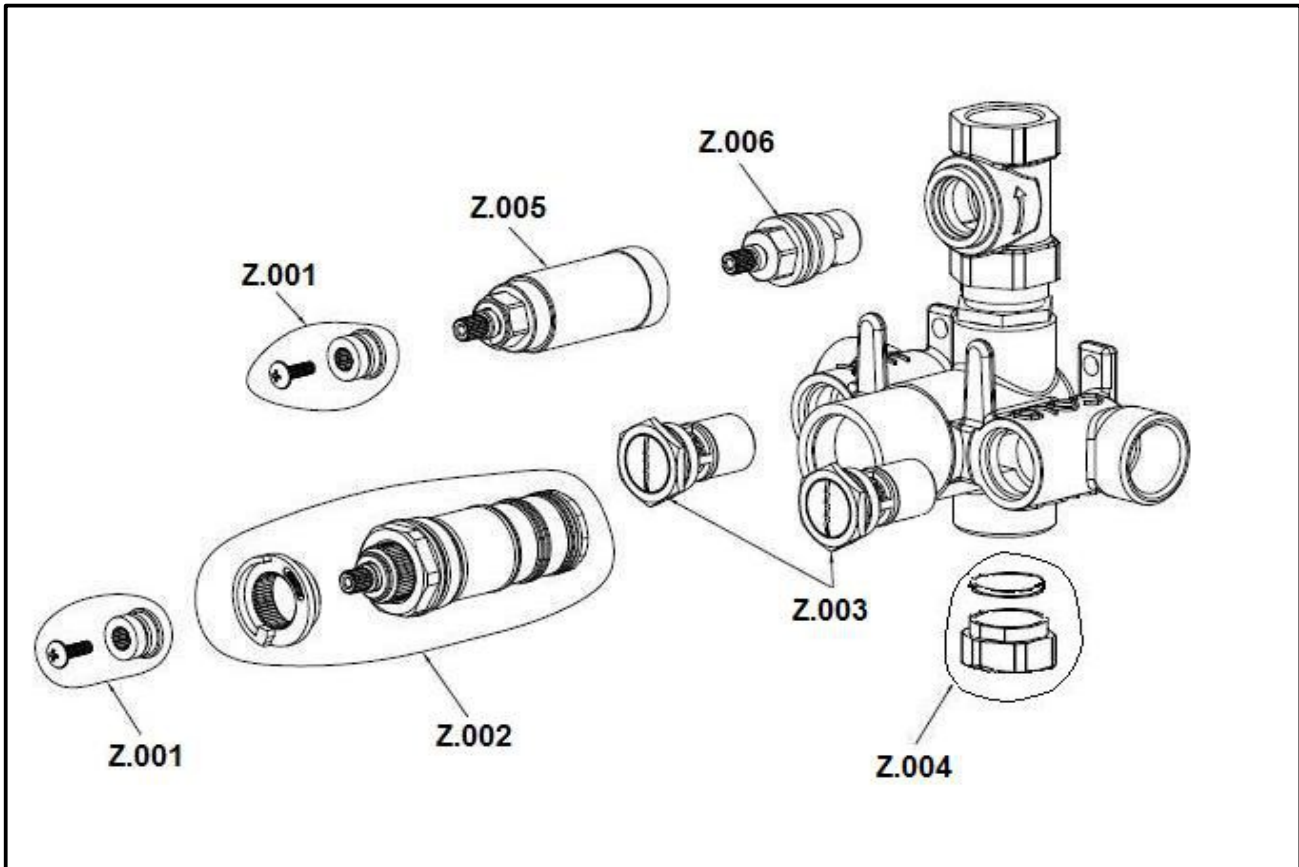

SPARTS PARTS ROUGH IN VALVE

THERMOSTATIC SHOWER MIXER - VOLUME

MB439 - SV9INC.219 EU

THERMOSTATIC SHOWER MIXER - 2 WAY DIVERTER

MB440 - SV9INC.220 EU

SPARE PARTS

Spare parts related to trim

MB439
MB440

MB441
MB442
MB443

Parts:	
A	O.060
B	O.052
C	A.128

MB444

MB446