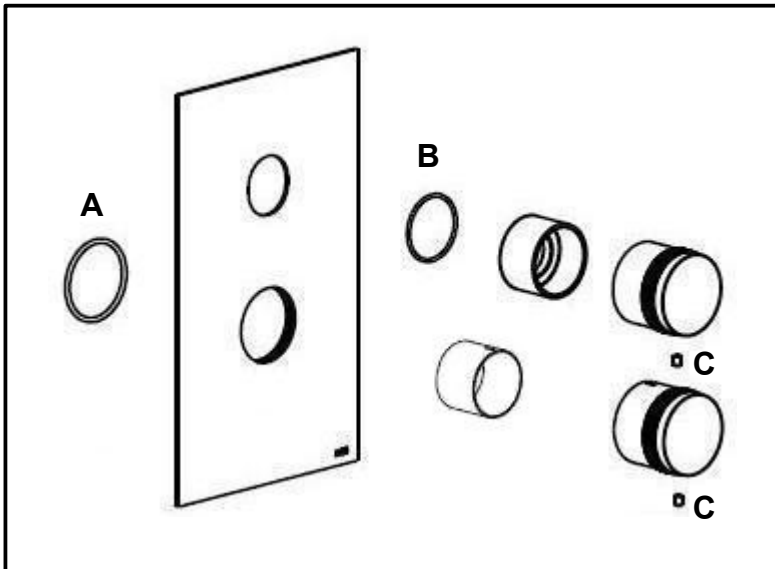

SPARTS PARTS ROUGH IN VALVE

THERMOSTATIC SHOWER MIXER - VOLUME

MB439 - SV9INC.219 EU

THERMOSTATIC SHOWER MIXER - 2 WAY DIVERTER

MB440 - SV9INC.220 EU

SPARE PARTS

Spare parts related to trim

MB439
MB440