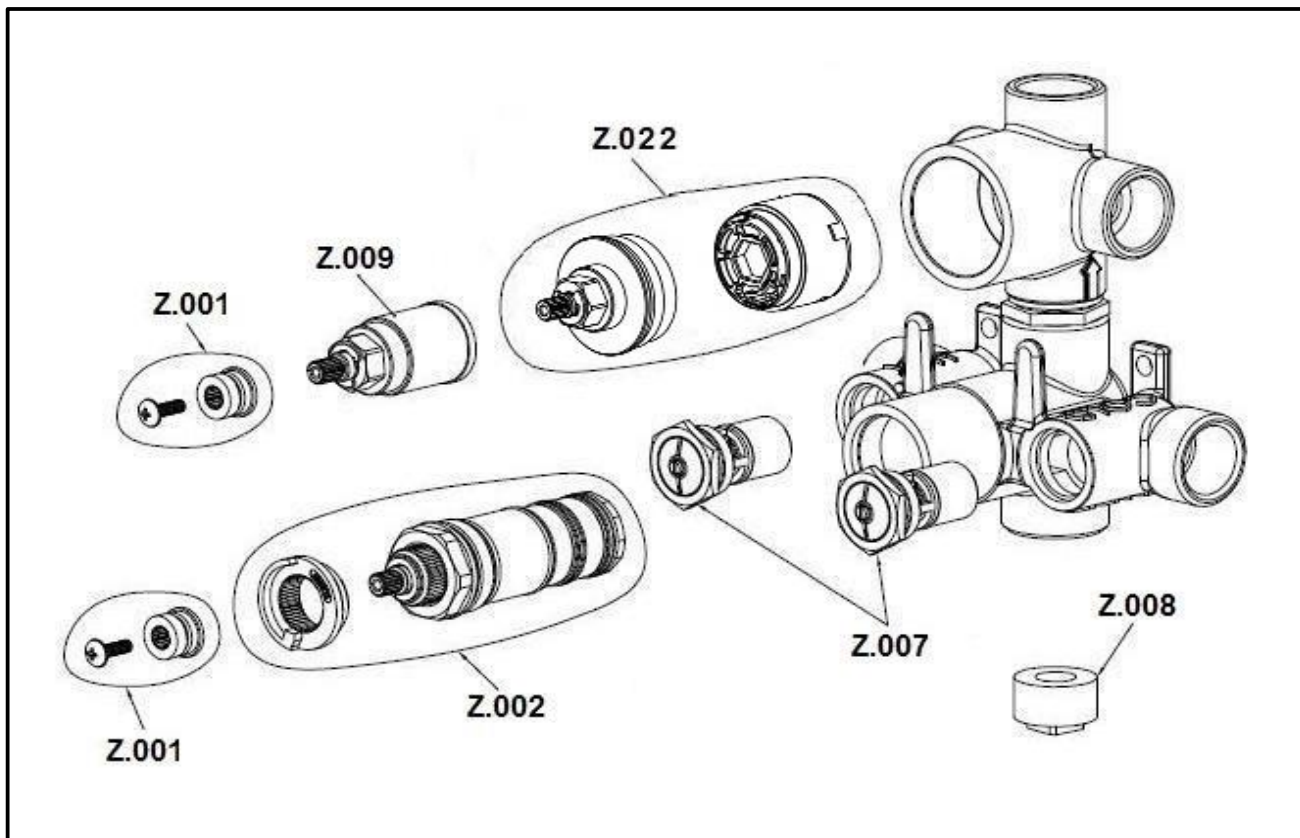

SPARTS PARTS ROUGH IN VALVE

THERMOSTATIC SHOWER MIXER - 3 WAY DIVERTER

ER449 – SV9INC.275 US
MB449 – SV9INC.275 US
PE449 – SV9INC.275 US

3 WAY DIVERTER

ER704 – SV9INC.276 US
MB704 – SV9INC.276 US
PE704 – SV9INC.276 US